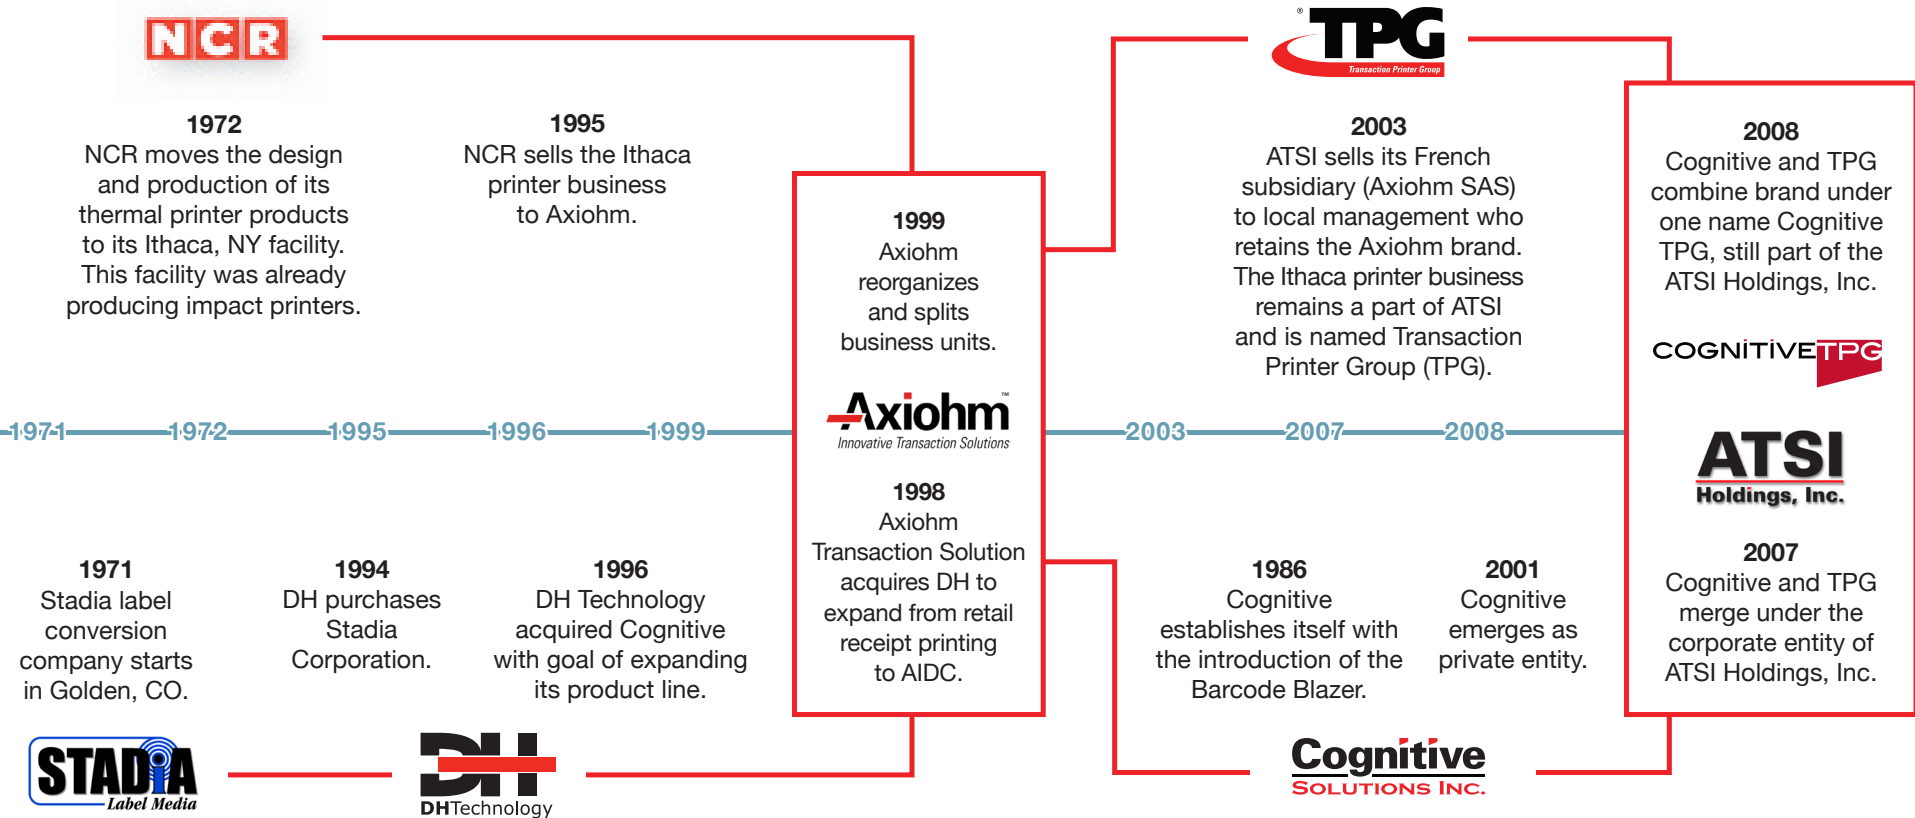

ATSI / Cognitive / TPG History Timeline

Headquarters
25 Tri-State International, Suite 200
Lincolnshire, IL 60069

Toll Free: 800-732-8950
Telephone: 847-383-7900
Fax: 847-383-7949
Web: www.cognitivetpg.com